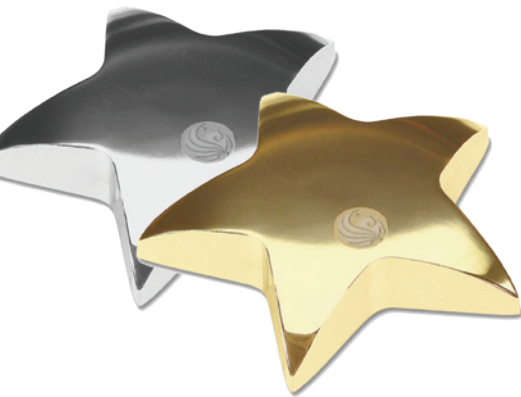

Paperweight

Polished, Gold or Silver "Star" paperweight.
Engravable. Dimensions: 4 x 4 inches.
Medallion: D2
Pouch & Gift box

SO18G/G-G SKU 359219527

SO18G/S-S SKU 359219535

SO12MO-S
SKU 443168961

SO12MR-S
SKU 443168988

SO12MP-S
SKU 443168970

SO12MN-S
SKU 443168953

SO12MG-S
SKU 443168945

SO12MB-S
SKU 443168937

Hard Cover Journal

Vinyl hard cover journal with silver trim, ribbon page marker,
194 lined pages. Available in Orange, Red, Purple, Navy, Green
& Black. Dimensions: 8-1/4 x 5-1/8 inches.
Medallion: D3, Gift box